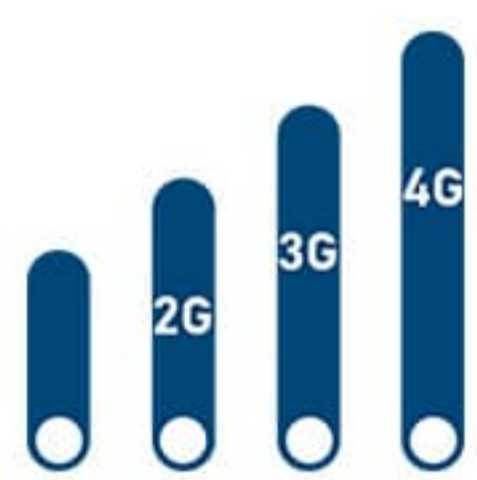

## 2.4 Inches Touch Screen LCD

Compare with the display of normal radios, the TD-G750 featured a high-resolution 2.4-inch large touch screen display, cell phone calling, messaging, logging in account, and so on, all operations can be done on the radio directly.

## 2G/3G/4G National Network