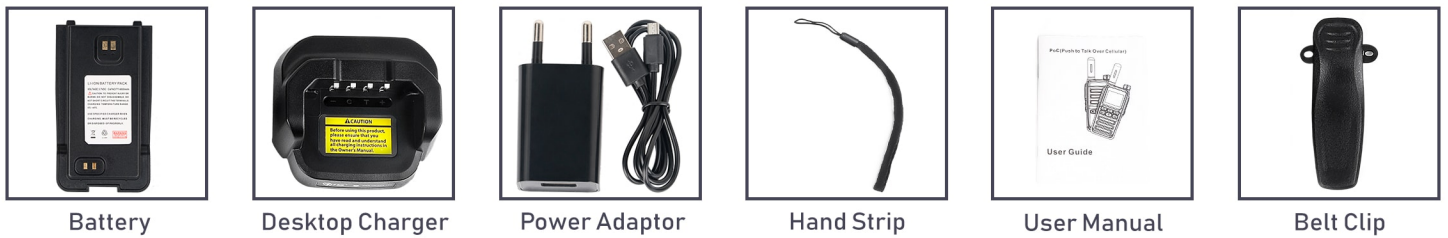

Battery

Desktop Charger

Power Adaptor

Hand Strip

User Manual

Belt Clip